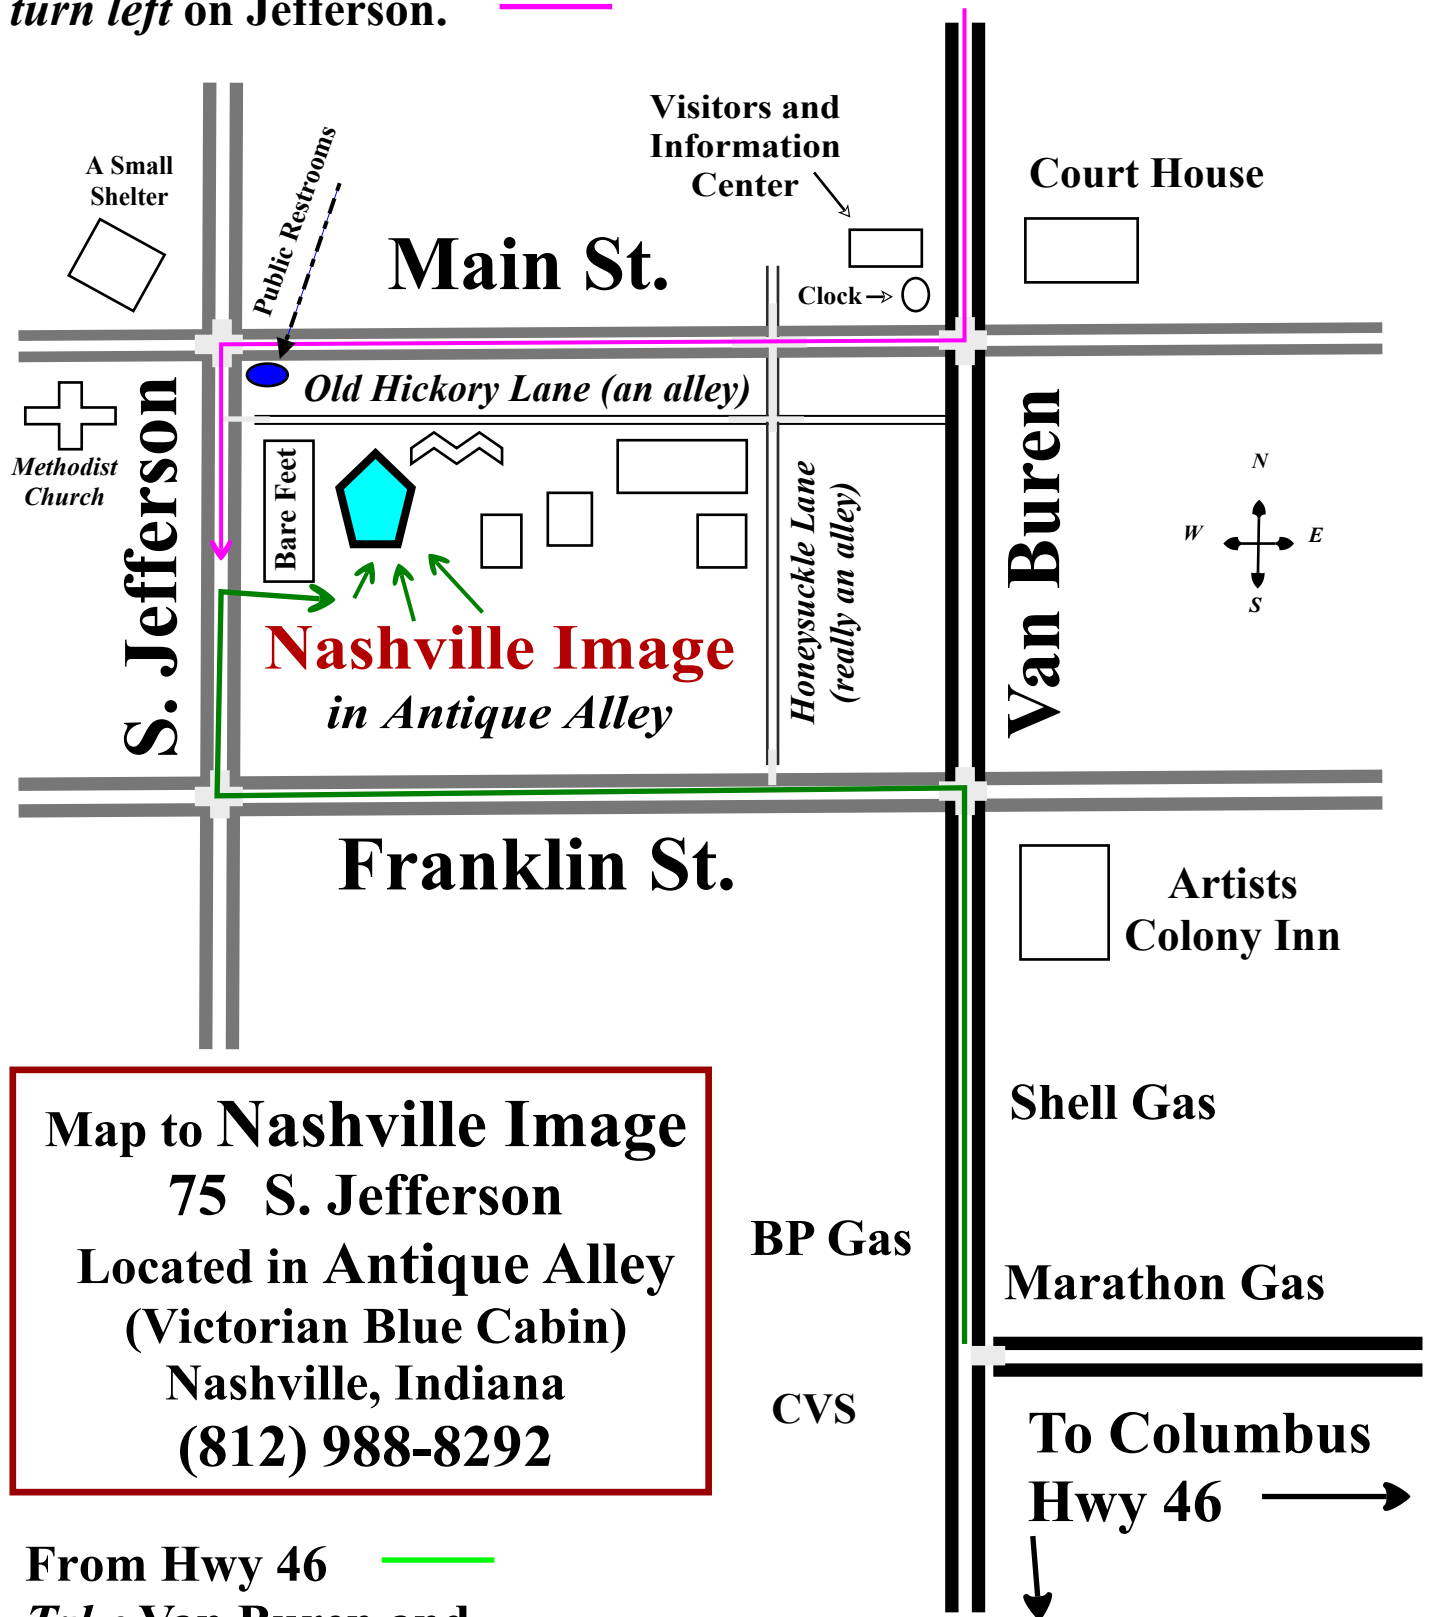

From N. 135 via Bean Blossom,
Morgantown and Indianapolis
turn right on Main St and then
turn left on Jefferson. ———

To Bean Blossom,
Morgantown, Indianapolis

North Hwy 135

Map to Nashville Image
75 S. Jefferson
Located in Antique Alley
(Victorian Blue Cabin)
Nashville, Indiana
(812) 988-8292

From Hwy 46 ———
Take Van Buren and
turn left on Franklin and then
turn right on Jefferson.

To Bloomington
Highway 46